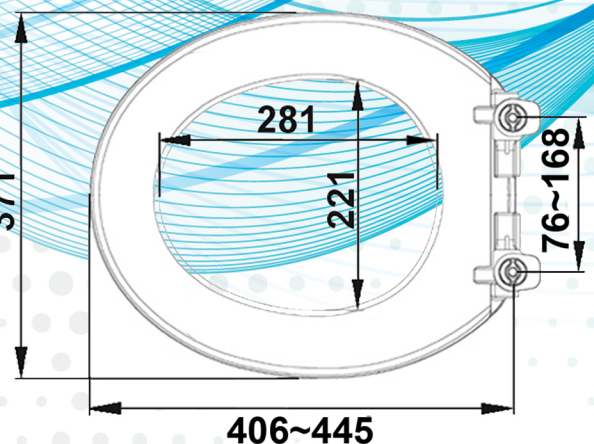

DIN TO STANDARD
DIN 19516:2004

TO STANDARD
AS 1428.1