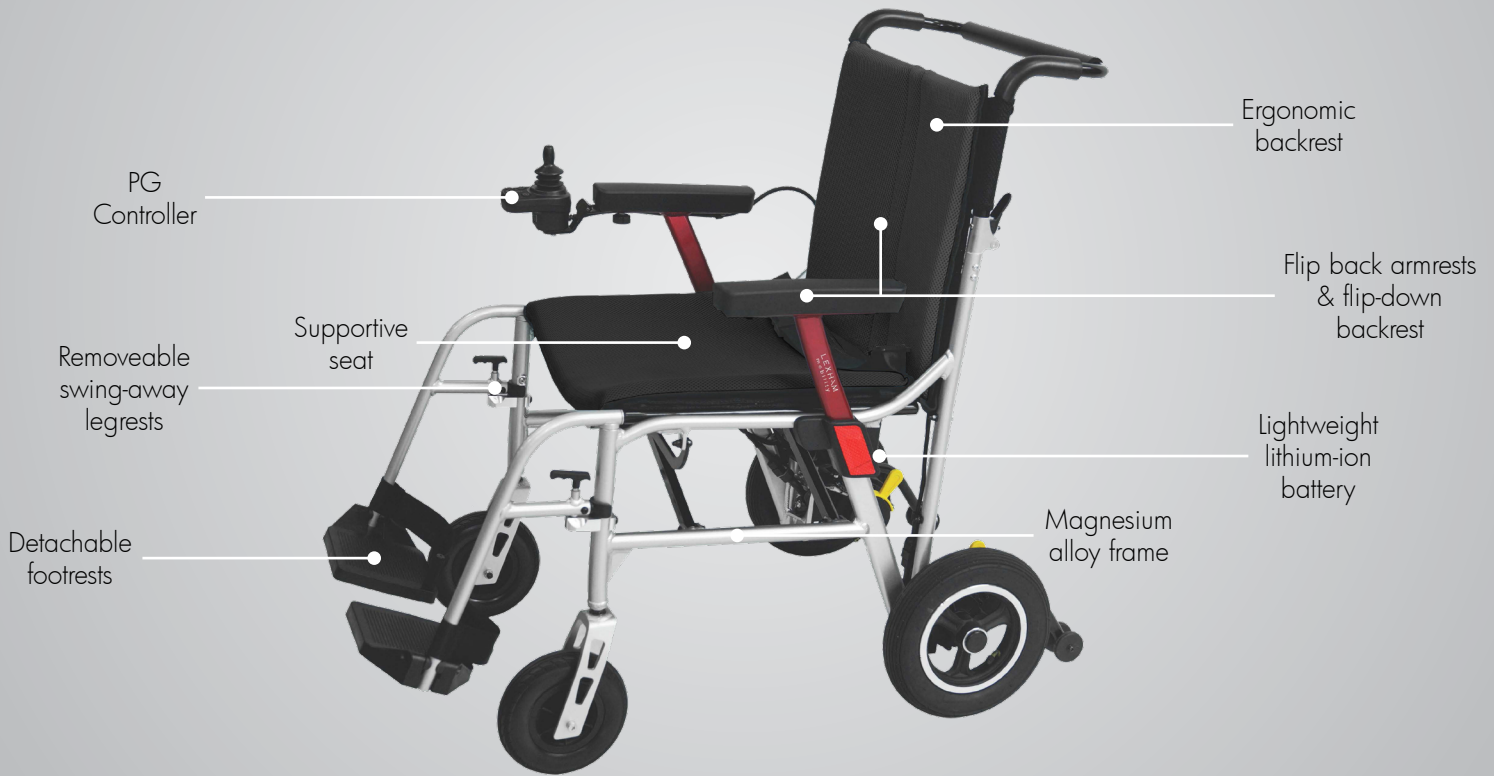

P-16 Pro Lite

6 km/h

Max. Speed

15 km

Travel Distance

110 kg

Weight Capacity

16.5 kg

Total Unit Weight

Specifications:

Weight Capacity:	110 kgs
Max. Speed:	6 km/h
Travel Distance:	15 km
Total Unit Length ¹ :	95 cm
Total Unit Width:	61 cm
Total Unit Weight:	16.5 kgs
Seat Dimensions (D x W x H):	41 x 50 x 48 cm
Drive System:	2x120W
Battery Requirements:	24V 10AH Lithium
Battery Charger:	DC24V/2.0A

¹ Measurement taken without footrests. Footrests measure 39 cm in length.

Lexham Mobility introduces a new lightweight and durable magnesium alloy power wheelchair. The compact and powerful P-16 Pro Lite marks a significant shift in transport-friendly mobility, benefitting from an easy-fold design and a disassembled weight of just 14.8 kgs (without battery and legrests).

Wherever your journey takes you, the tough, portable, and stylish Pro Lite is sure to deliver a new level of convenience and functionality.

Easy-fold
Frame

Simple
Disassembly

Convenient
Carry Bag

Visit lexhammobility.com to learn more.