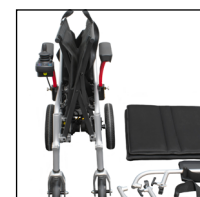

Total Unit Weight

Specifications:

Weight Capacity:	110 kgs
Max. Speed:	6 km/h
Travel Distance:	15 km
Total Unit Length ¹ :	95 cm
Total Unit Width:	61 cm
Total Unit Weight:	16.5 kgs
Seat Dimensions (D x W x H):	41 x 50 x 48 cm
Drive System:	2x120W
Battery Requirements:	24V 10AH Lithium
Battery Charger:	DC24V/2.0A

¹ Measurement taken without footrests. Footrests measure 39 cm in length.

Lexham Mobility introduces a new lightweight and durable magnesium alloy power wheelchair. The compact and powerful P-16 Pro Lite marks a significant shift in transport-friendly mobility, benefitting from an easy-fold design and a disassembled weight of just 14.8 kgs (without battery and legrests).

Wherever your journey takes you, the tough, portable, and stylish Pro Lite is sure to deliver a new level of convenience and functionality.

Easy-fold
Frame

Simple
Disassembly

Convenient
Carry Bag

Visit lexhammobility.com to learn more.